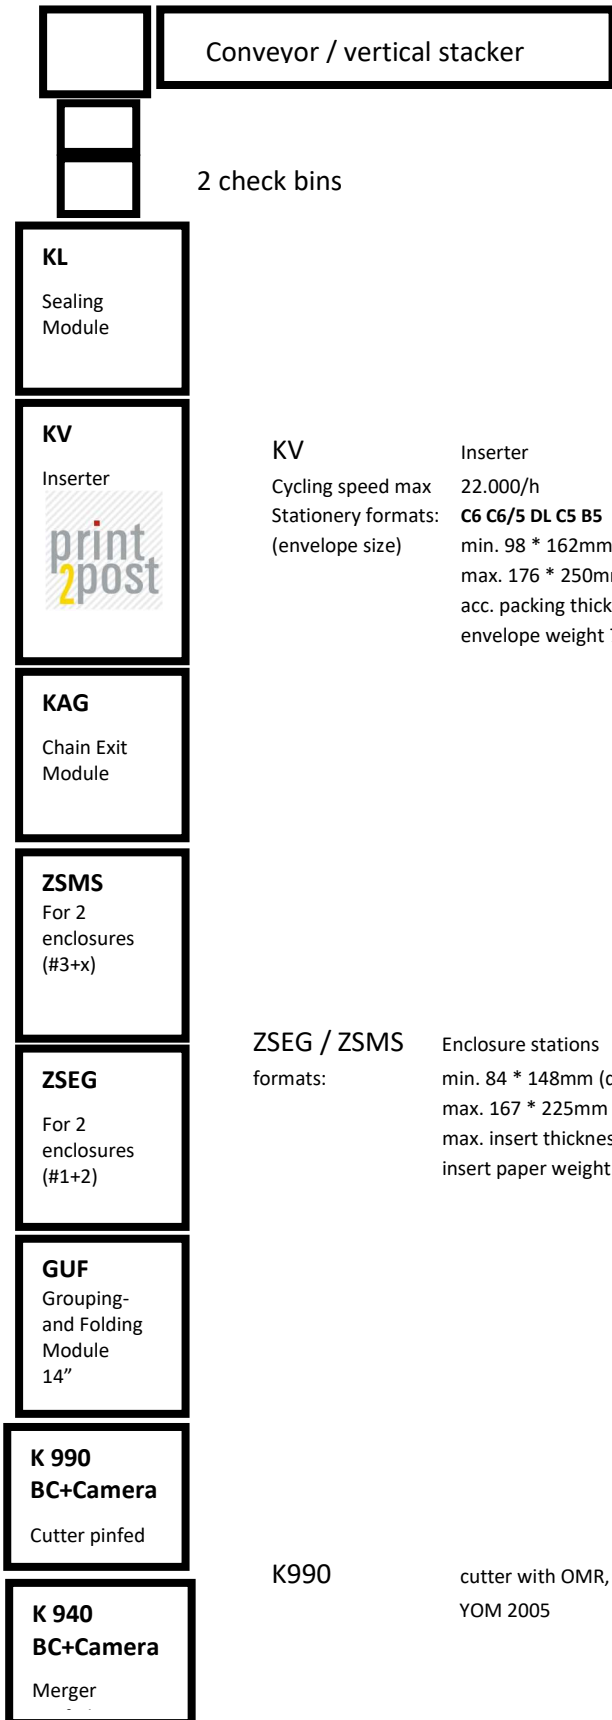

KERN 3500

1st install 2008, app. 100 Mio clicks, already decommissioned

Hanfstaenglstr. 19
D-80638 München

Telefon +49 89.17 09 41 96

Telefax +49 89.17 99 99 83

Info@print2post.de

KV Inserter
 Cycling speed max 22.000/h
 Stationery formats: **C6 C6/5 DL C5 B5**
 (envelope size) min. 98 * 162mm (d*w)
 max. 176 * 250mm (d*w)
 acc. packing thickness 6mm
 envelope weight 70-120 g/m²

ZSEG / ZSMS Enclosure stations
 formats: min. 84 * 148mm (d*w)
 max. 167 * 225mm (d*w)
 max. insert thickness 2,5mm
 insert paper weight: 70-160g/m²

K990 cutter with OMR, Barcode, Cognex reading from above
 YOM 2005