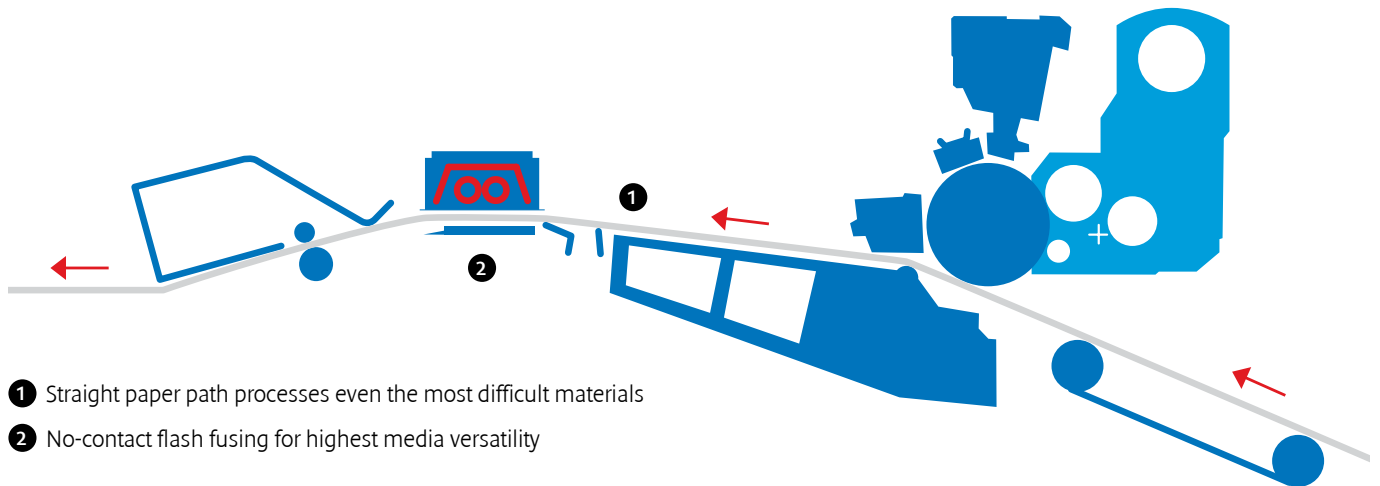

Océ VarioStream 7120

The easy and versatile way to continuous feed printing

- 1 Straight paper path processes even the most difficult materials
- 2 No-contact flash fusing for highest media versatility

Multi-talented high performance system

The Océ VarioStream 7120 features a 17" print span (for A3 and A4 2-up) and a printing speed of 114 ppm A4 two-up, giving you an outstanding productivity and rugged performance for black & white simplex printing.

Proven Océ reliability and quality make the Océ VarioStream 7120 a future-proof fully fledged production printer that is easy to operate and maintain.

The LED image generator delivers output up to 600 dpi quality for professional-grade graphics and barcodes, and fulfils the tough legibility standards for security applications. The fine detail of the print image is faultlessly preserved, so printing is perfect on every pass.

The Océ VarioStream 7120 features the latest version of our powerful SRA4 functionality that offers compatibility across the range of Océ's printer controllers. This permits you to run the system as a proofing device and backup system for other Océ VarioStream systems.

Fusing that keeps its distance

The no-contact flash fusing technique of the Océ VarioStream 7120 bonds the toner and media without heat transfer or exerting pressure, putting less strain on the paper and keeping it in immaculate condition for finishing. The quality of the fusing is first rate, therefore it always delivers high quality printouts.

The flash fusing technique is an ideal complement to the simplicity of the straight and short paper path. From input to output, no rollers or other moving parts deflect the paper from a straight in-and-out route.

You gain a great deal, since you can now process, in addition to standard paper, those special media types that are unable to withstand deflections as well as the heat and pressure of normal fusing. Whether standard paper or special media in a wide range of grades, adhesive labels and thin plastic cards or foils, the Océ VarioStream 7120 handles them all equally well.